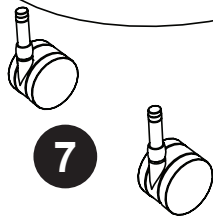

4

7

5

6

11

12

	Description	Part Number
1	CINDERSON BYPASS MOTOR ASSEMBLY (36V DC 400W)	914156
2	WV/CVC FLOAT CAGE ASSEMBLY	502136
3	370 BLUE DRUM ASSEMBLY	908663
4	370 DRUM HANDLE	907190
5	WHEEL HUB FOR 2 SHOT WHEEL	227868
	HENRY WHEEL 2 SHOT MOULDING	227640
	NO8.5/8 INCH LG.POZI-PAN.SCREW.Z/PL.PLASTITE	219105
6	TRIM FOR 2 SHOT WHEEL (BLACK)	227638
7	50MM TWIN WHEEL CASTOR WITH PU TYRE (REF HF0380)	204111
8	NX 300.LITHIUM BATTERY.37.8100 (300W/HR) PACKED.UN3480 (V2)	913686
9	NX.300 LITHIUM BATTERY CHARGER	911334
10	MAINS CABLE.BLACK.1800.0m75.3 .UK PLUG.	912365
	MAINS CABLE.BLACK.1800.0m75.3.EUROPEAN PLUG.	912361
	MAINS CABLE.BLACK.1800.1.3. AUSTRALIAN PLUG.	912360
	MAINS CABLE.BLACK.1800.1.3. SWISS PLUG.	912364
	MAINS CABLE.BLACK.1800.18AWG.3. NORTH AMERICAN PLUG.	912362
	MAINS CABLE.BLACK.1800.1.3. SOUTH AFRICAN PLUG.	912363
11	12" TRITEX FILTER (DRY ONLY USE)	909559
12	10 X NVM2BH BAGS	604016