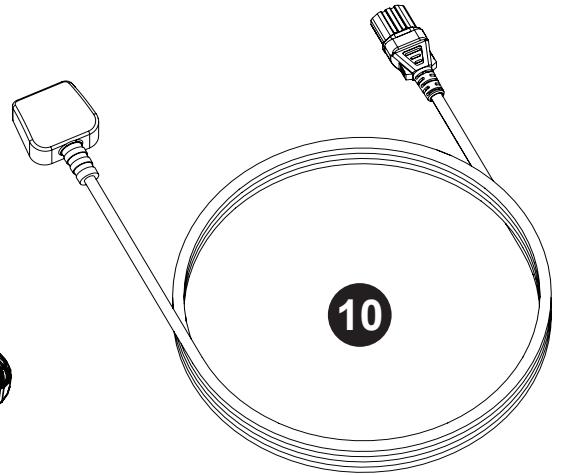

WBV370NX Exploded Spares

Numatic Battery Vacuum Range

8

1

9

2

10

3

4

7

5

6

11

12