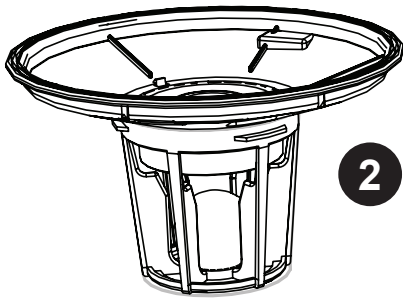

WBV370NX Exploded Spares

Numatic Battery Vacuum Range

8

1

9

2

10

3

4

7

5

6

11

12

	Description	Part Number
1	CINDERSON BYPASS MOTOR ASSEMBLY (36V DC 400W)	914156
2	WV/CVC FLOAT CAGE ASSEMBLY	502136
3	370 BLUE DRUM ASSEMBLY	908663
4	370 DRUM HANDLE	907190
5	WHEEL HUB FOR 2 SHOT WHEEL	227868
	HENRY WHEEL 2 SHOT MOULDING	227640
	NO8.5/8 INCH LG.POZI-PAN.SCREW.Z/PL.PLASTITE	219105
6	TRIM FOR 2 SHOT WHEEL (BLACK)	227638
7	50MM TWIN WHEEL CASTOR WITH PU TYRE (REF HF0380)	204111
8	NX 300.LITHIUM BATTERY.37.8100 (300W/HR) PACKED.UN3480 (V2)	913686
9	NX.300 LITHIUM BATTERY CHARGER	911334
10	MAINS CABLE.BLACK.1800.0m75.3 .UK PLUG.	912365
	MAINS CABLE.BLACK.1800.0m75.3.EUROPEAN PLUG.	912361
	MAINS CABLE.BLACK.1800.1.3. AUSTRALIAN PLUG.	912360
	MAINS CABLE.BLACK.1800.1.3. SWISS PLUG.	912364
	MAINS CABLE.BLACK.1800.18AWG.3. NORTH AMERICAN PLUG.	912362
	MAINS CABLE.BLACK.1800.1.3. SOUTH AFRICAN PLUG.	912363
11	12" TRITEX FILTER (DRY ONLY USE)	909559
12	10 X NVM2BH BAGS	604016