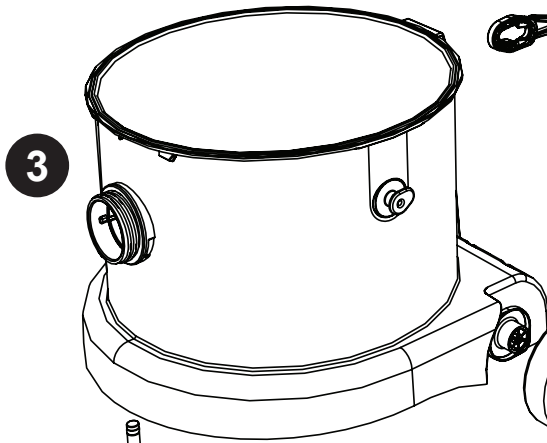

WBV370NX Exploded Spares

Numatic Battery Vacuum Range

8

1

9

2

10

3

4

7

5

6

11

12

	Description	Part Number
1	CINDERSON BYPASS MOTOR ASSEMBLY (36V DC 400W)	914156
2	WV/CVC FLOAT CAGE ASSEMBLY	502136
3	370 BLUE DRUM ASSEMBLY	908663
4	370 DRUM HANDLE	907190
5	WHEEL HUB FOR 2 SHOT WHEEL	227868
	HENRY WHEEL 2 SHOT MOULDING	227640
	NO8.5/8 INCH LG.POZI-PAN.SCREW.Z/PL.PLASTITE	219105
6	TRIM FOR 2 SHOT WHEEL (BLACK)	227638
7	50MM TWIN WHEEL CASTOR WITH PU TYRE (REF HF0380)	204111
8	NX 300.LITHIUM BATTERY.37.8100 (300W/HR) PACKED.UN3480 (V2)	913686
9	NX.300 LITHIUM BATTERY CHARGER	911334
10	MAINS CABLE.BLACK.1800.0m75.3 .UK PLUG.	912365
	MAINS CABLE.BLACK.1800.0m75.3.EUROPEAN PLUG.	912361
	MAINS CABLE.BLACK.1800.1.3. AUSTRALIAN PLUG.	912360
	MAINS CABLE.BLACK.1800.1.3. SWISS PLUG.	912364
	MAINS CABLE.BLACK.1800.18AWG.3. NORTH AMERICAN PLUG.	912362
	MAINS CABLE.BLACK.1800.1.3. SOUTH AFRICAN PLUG.	912363
11	12" TRITEX FILTER (DRY ONLY USE)	909559
12	10 X NVM2BH BAGS	604016

(607311 Kit A11/85)

Image Reference	Item Description	Part Number	Item Quantity
	PARALLEL HOSE 32MM (BOFLEX (2.2))	915907	1
	STAINLESS STEEL BEND STAINLESS STEEL STRAIGHT	601027 601008	1 2
	32MM MULTIFLO WET 300MM FLOOR NOZZLE	900954	1
	32MM MULTIFLO BRUSH 300MM FLOOR NOZZLE	900918	1